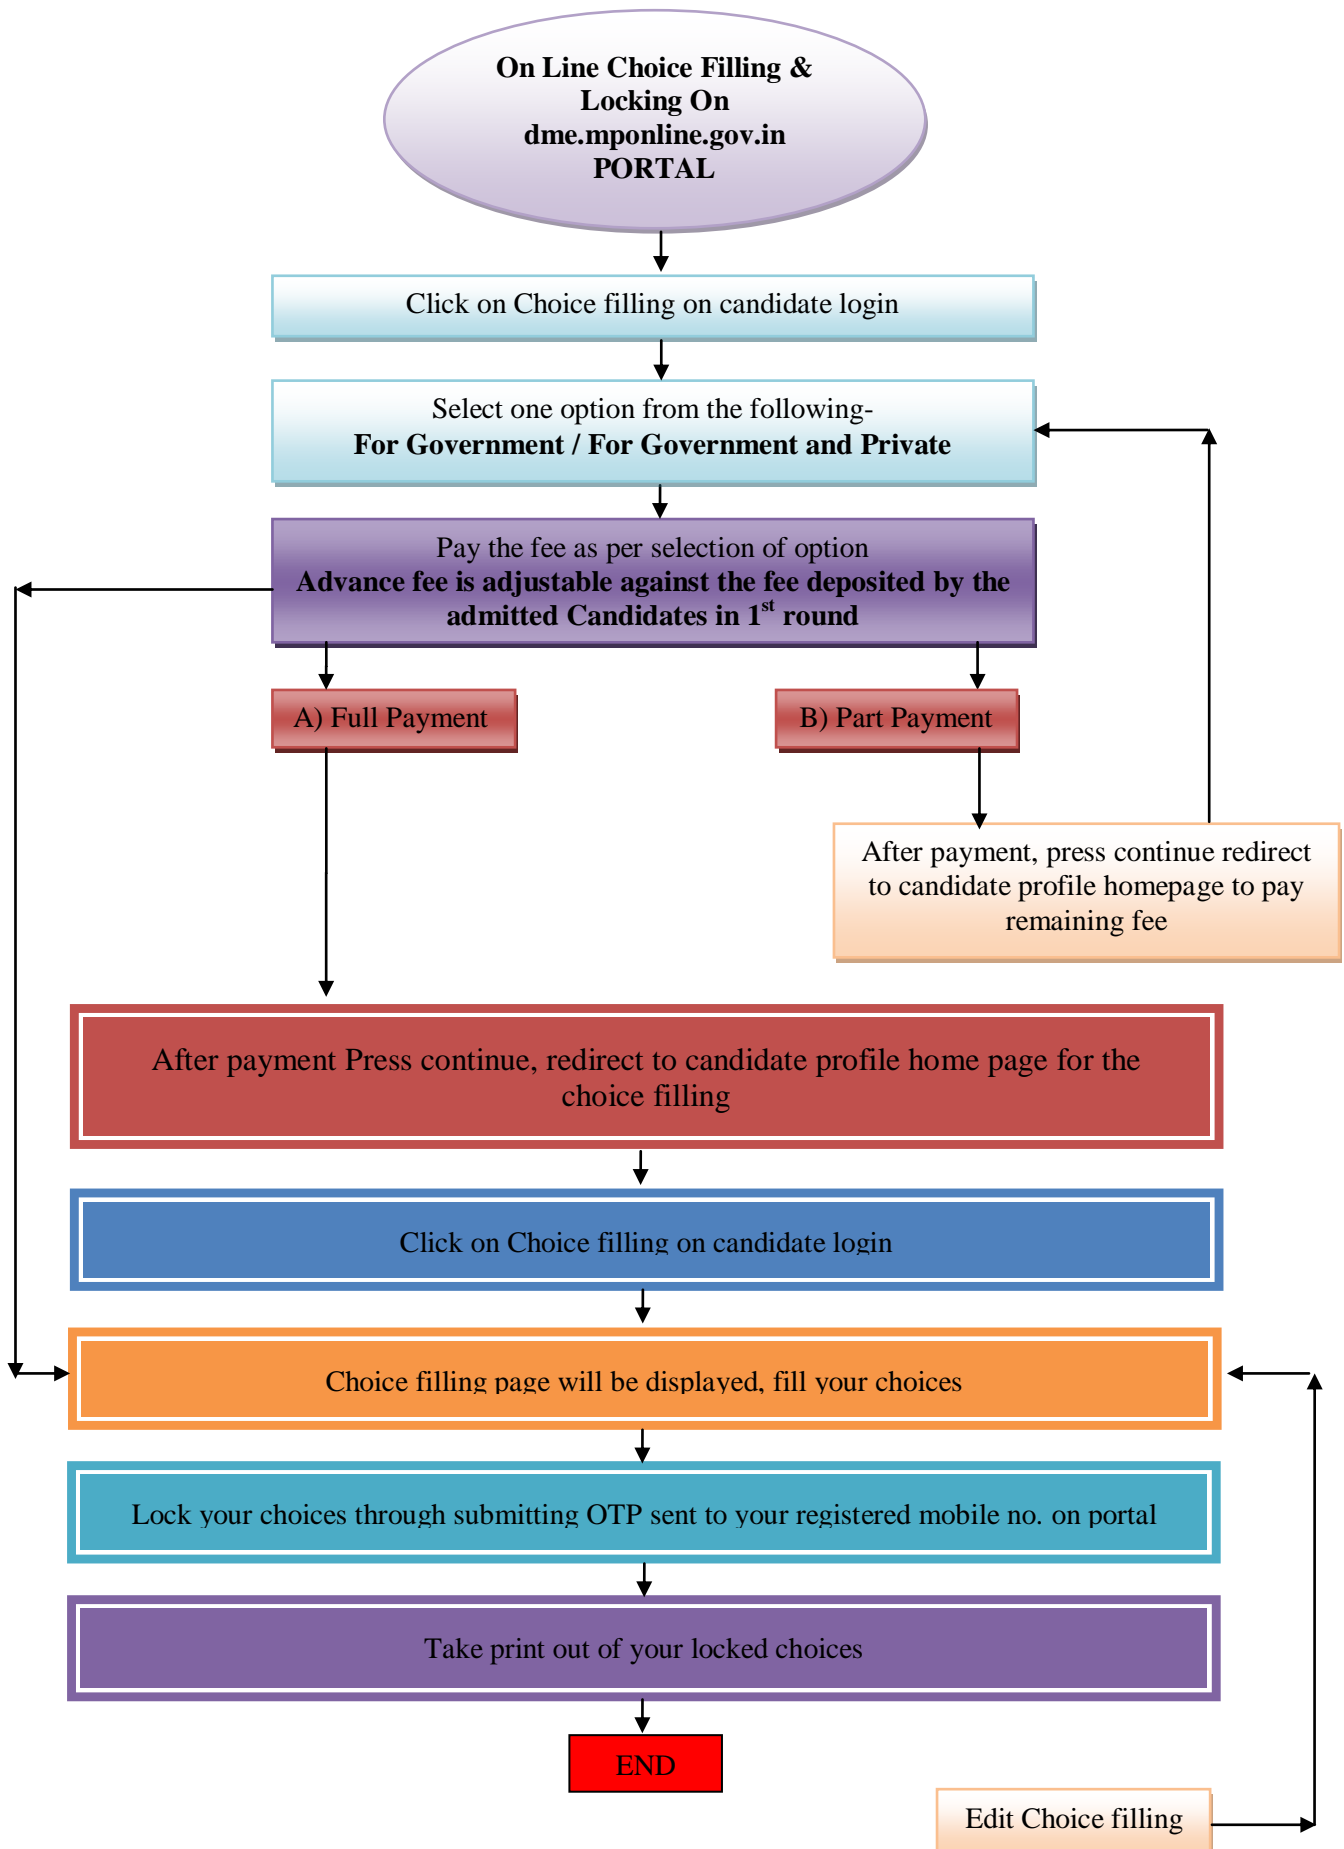

**Flow Chart for Choice filling and locking for 2nd round State counselling NEET  
UG-2019 (27-07-2019)**

**NOTE:** - In part payment candidate will be redirected to homepage till the full payment has been made by the candidate